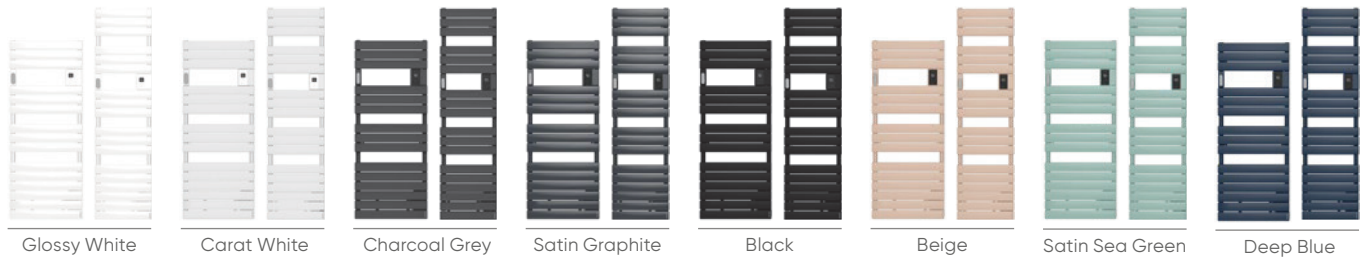

Wide range of colours